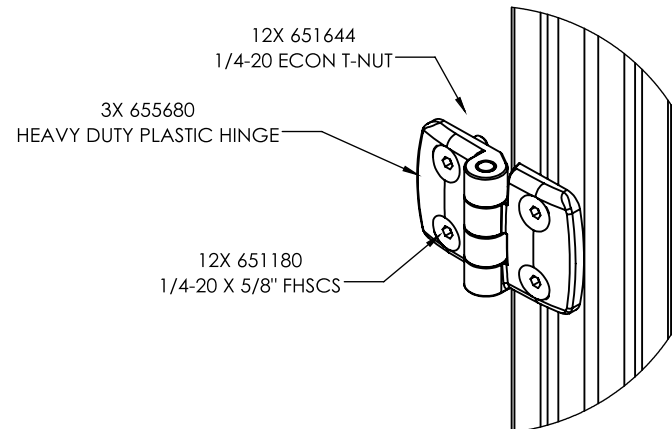

ASSEMBLY INSTRUCTIONS

982094/10-2021

Send us a picture of your project and we'll send you a t-shirt!
tslotsinfo@bonnellaluminum.com

www.mfcp.com