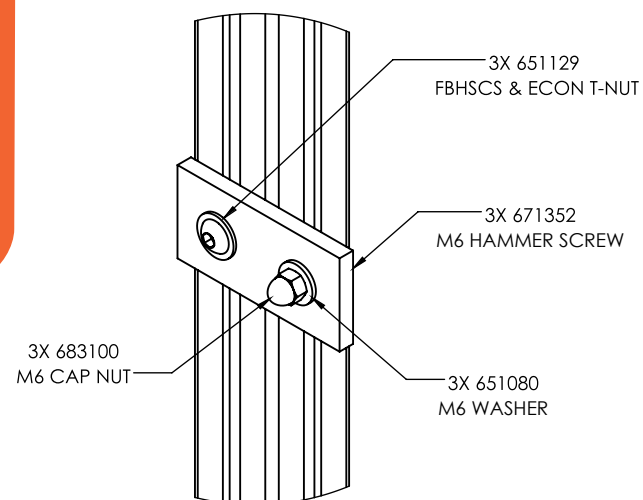

ASSEMBLY INSTRUCTIONS

982094/10-2021

Send us a picture of your project and we'll send you a t-shirt!
tslotsinfo@bonnellaluminum.com

www.mfcp.com