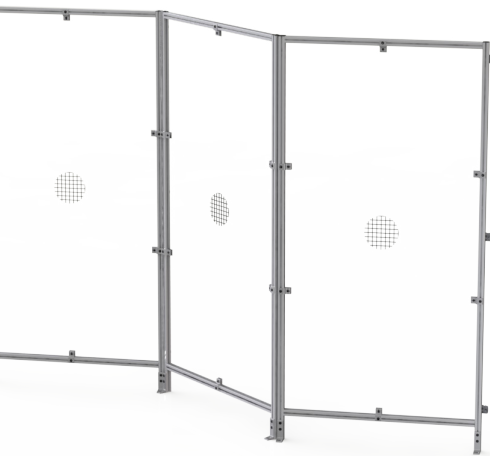

RELIABLE. RESPONSIVE. RELIABLE. RESPONSIVE. RELIABLE. RESPONSIVE. RELIABLE. RESPONSIVE. RELIABLE. RESPONSIVE.

TSLOTS

MODULAR GUARDING SYSTEM

V.5 - Dec /21
ISO 9001 REGISTERED
www.tslogs.com

STANDARD

Connects With Joining Strips
Assemble In a Straight Line Or At 90 Degrees

PIVOT

Connects With Hinges
Used To Create Custom Angles In Guarding

DOORS

Connects With Joining Strips
Place Anywhere a Door Is Required

CONCEPT

TSLOTS uses pre-fabricated panels of varying widths and heights that quickly link together to create a custom guarding solution.