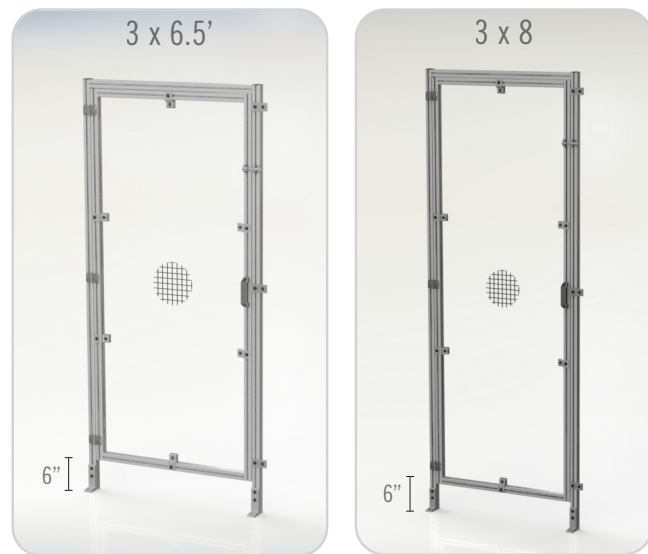

DOORS

PANEL SIZE AND ITEM NUMBER

- 3 x 6.5'**
Yellow Mesh
114474
- Black Mesh
114475
- Clear Polycarbonate
114476
- 3 x 8**
Yellow Mesh
114483
- Black Mesh
114484
- Clear Polycarbonate
114485

INCLUDED CONNECTING HARDWARE

STANDARD & DOOR PANELS

- 6 5 3 1 4 0 - 3 Hole Joining Strip
- 6 5 1 1 2 9 - 5/16-18 Fastening Bolts
- 6 8 3 1 0 0 - Cap Nut
- 6 5 1 0 8 0 - M6 Washer
- 6 7 1 3 5 2 - M6 Hammer Screw

PIVOT PANELS

- 6 5 5 6 8 0 - Plastic Hinge
- 6 5 1 1 8 0 - 1/4-20 x 5/8" FHSCS
- 6 5 1 6 4 4 - 1/4-20 Drop-In Trnut