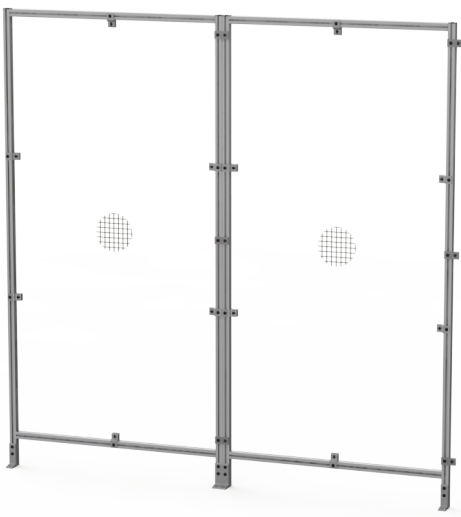

STANDARD

Connects With Joining Strips
Assemble In a Straight Line Or At 90 Degrees

PIVOT

Connects With Hinges
Used To Create Custom Angles In Guarding

DOORS

Connects With Joining Strips
Place Anywhere a Door Is Required

CONCEPT

TSLOTS uses pre-fabricated panels of varying widths and heights that quickly link together to create a custom guarding solution.

ADVANTAGES

SHORT LEAD TIMES

Pre-fabricated panels will allow you to minimize engineering and design time

MODULAR

Need to modify or add something to the guarding?
Simply order the additional parts and install as needed on-site

EASY ASSEMBLY AND INSTALLATION

The panels arrive assembled and ready to connect to each other. Simply link them together and fasten to the floor.

STANDARD

PANEL SIZE AND ITEM NUMBER

1 x 6
Yellow Mesh
114486

Black Mesh
114487

Clear Polycarbonate
114488

1 x 8
Yellow Mesh
114492

Black Mesh
114493

Clear Polycarbonate
114494

PANEL SIZE AND ITEM NUMBER

3 x 6
Yellow Mesh
114468

Black Mesh
114469

Clear Polycarbonate
114470

3 x 8
Yellow Mesh
114477

Black Mesh
114478

Clear Polycarbonate
114479

PANEL SIZE AND ITEM NUMBER

4 x 6
Yellow Mesh
114456

Black Mesh
114457

Clear Polycarbonate
114458

4 x 8
Yellow Mesh
114462

Black Mesh
114463

Clear Polycarbonate
114464

PIVOT

PANEL SIZE AND ITEM NUMBER

1 x 6
Yellow Mesh
114489

Black Mesh
114490

Clear Polycarbonate
114491

1 x 8
Yellow Mesh
114495

Black Mesh
114496

Clear Polycarbonate
114497

PANEL SIZE AND ITEM NUMBER

3 x 6
Yellow Mesh
114471

Black Mesh
114472

Clear Polycarbonate
114473

3 x 8
Yellow Mesh
114480

Black Mesh
114481

Clear Polycarbonate
114482

PANEL SIZE AND ITEM NUMBER

4 x 6
Yellow Mesh
114459

Black Mesh
114460

Clear Polycarbonate
114461

4 x 8
Yellow Mesh
114465

Black Mesh
114466

Clear Polycarbonate
114467