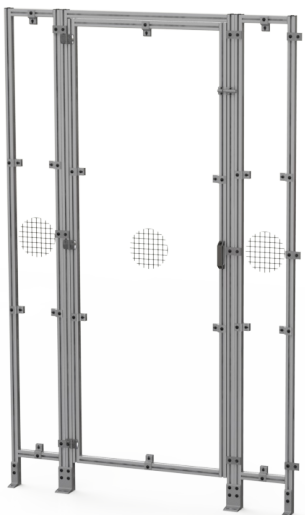

RELIABLE. RESPONSIVE. RELIABLE. RESPONSIVE. RELIABLE. RESPONSIVE. RELIABLE. RESPONSIVE. RELIABLE. RESPONSIVE.

TSLOTS

MODULAR GUARDING SYSTEM

V.5 - Dec /21
ISO 9001 REGISTERED
www.tslogs.com

STANDARD

Connects With Joining Strips
Assemble In a Straight Line Or At 90 Degrees

PIVOT

Connects With Hinges
Used To Create Custom Angles In Guarding

DOORS

Connects With Joining Strips
Place Anywhere a Door Is Required

CONCEPT

TSLOTS uses pre-fabricated panels of varying widths and heights that quickly link together to create a custom guarding solution.